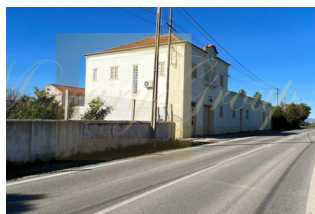

### Opportunity - Farm near Albufeira

Portugal, Algarve

|                        |                         |
|------------------------|-------------------------|
| <b>Price:</b>          | <b>€ 690 000</b>        |
| <b>Object type</b>     | Mansion, castle, estate |
| <b>Market</b>          |                         |
| <b>Bedrooms</b>        | 3                       |
| <b>Number of rooms</b> | 4                       |
| <b>Land area</b>       | 8080 m2                 |
| <b>Category</b>        | For sale                |

Farm located between Albufeira and Guia. This property offers, in addition to an excellent location, a very high potential due to the construction area of 1562 m2. The entire construction area may be renovated or altered, since it is a construction prior to the year 1951. The main building is habitable, has three bedrooms, two living rooms, two bathrooms, kitchen, terrace, oven and several annexes. The large land has cultivated several fruit trees. Excellent investment. Make an already set up your visit.