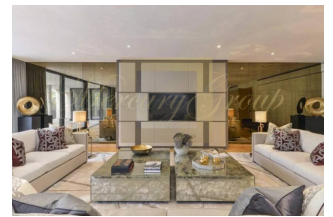

ID: UK-143-114887
WWW.MERCURYESTATE.COM
TEL./VIBER/WHATSAPP:
+37128487878

**Luxurious 2-room apartment
available for purchase in London**

Great Britain, England

Price:	€ 4 577 000
Object type	Apartment
House type	New project
Market	New building
Bedrooms	2
Number of rooms	2
Category	For sale

An exceptional 97 apartment development designed by Sir David Chipperfield, located opposite Kensington Palace and Gardens, with world class amenities.

Residents enjoy 24-hour concierge services, valet parking, a health spa, a 25-meter indoor pool, a private health and fitness center, a sauna and steam room, and private treatment rooms.