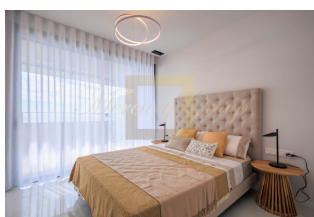

Last options:

-33rd floor: 625.000€; 1.050.000€

-34th floor: 675.000€ ; 1.025.000€

This new build has 200 apartments in a glass tower with spacious terraces with breathtaking views, ideal for enjoying the outdoors and the fantastic weather of the Benidorm coast. This residential complex is an ideal for all types of public, not only because of the many health, wellness and entertainment benefits offered by its facilities, but also because of its location in Benidorm, the city that never sleeps.