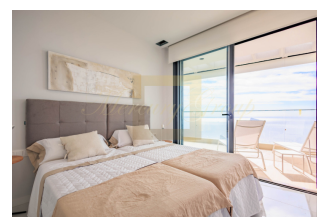

Last options:

-33rd floor: 625.000€; 1.050.000€

-34th floor: 675.000€ ; 1.025.000€

This new build has 200 apartments in a glass tower with spacious terraces with breathtaking views, ideal for enjoying the outdoors and the fantastic weather of the Benidorm coast. This residential complex is an ideal for all types of public, not only because of the many health, wellness and entertainment benefits offered by its facilities, but also because of its location in Benidorm, the city that never sleeps.