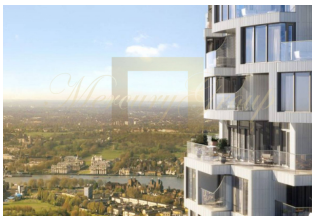

-Loft Apartments

The Loft apartments are located on floors two to nine and feature interiors by Bowler James Brindley. The Lofts are designed to make the most of the connection to the surrounding green spaces and waterfront, with generous wraparound terraces framed by fluted terracotta panels. These apartments also feature contemporary, free-flowing spaces, complete with sliding walls, cool resin floors and unique mother of pearl clad bathrooms.

-Cluster Apartments

Cluster apartments form the heart of the building, located on floors nine to 32. With striking interiors by Goddard Littlefair, the Cluster typology contains the greatest variety, with the lower levels connected to the parks and water; the higher floors with the sky. The top floors (33 - 57) are home to the Bay apartments, which all boast double-height terraces set back into the building. These properties also feature interiors by Goddard Littlefair, with elegant palettes and cool textures, including concrete walls, timber panelling, pivot doors and natural stone, all of which maximise light.

Contacts:

Tatyana Artamonova

GSM: +37128487878

(Viber, WhatsApp)

E-mail: luxury@mercuryestate.com