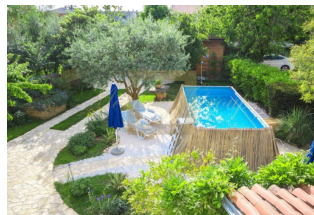

In the centre of Šišan, a beautiful stone house with an area of 148 m2 is for sale, extending over two floors. On the ground floor, there is a living room, a kitchen with a dining room, and a bathroom, while on the first floor, there are 4 rooms, 2 of which are large and 2 small, and a large bathroom. In the attic of the house, there is an attic with two entrances: the bedroom and the staircase.

In front of the entrance of the house, there is a large covered terrace with a summer kitchen and barbecue, a swimming pool, and a garden.

The house is equipped with quality wooden joinery, mosquito nets, designer sheds, and bathtubs in the bathrooms. The heating system is provided with four air conditioners and a wood stove.

Several cars can be accommodated on the plot. The garden has an orchard. The entrance fence is opened by remote control, and video surveillance is installed.

The house is used for tourist purposes and is categorised as having 3 stars.