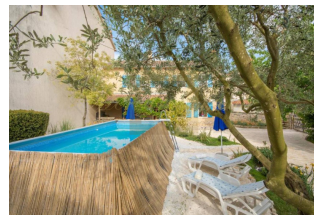

In the centre of Šišan, a beautiful stone house with an area of 148 m2 is for sale, extending over two floors. On the ground floor, there is a living room, a kitchen with a dining room, and a bathroom, while on the first floor, there are 4 rooms, 2 of which are large and 2 small, and a large bathroom. In the attic of the house, there is an attic with two entrances: the bedroom and the staircase.

In front of the entrance of the house, there is a large covered terrace with a summer kitchen and barbecue, a swimming pool, and a garden.

The house is equipped with quality wooden joinery, mosquito nets, designer sheds, and bathtubs in the bathrooms. The heating system is provided with four air conditioners and a wood stove.

Several cars can be accommodated on the plot. The garden has an orchard. The entrance fence is opened by remote control, and video surveillance is installed.

The house is used for tourist purposes and is categorised as having 3 stars.