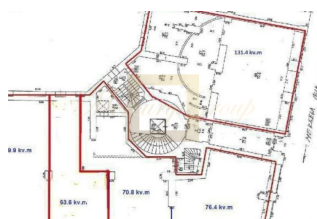

Exclusive offer! Premises for rent in the center of Riga.

Premises are on the ground floor - ideal place for a shop, café or restaurant. Great passability, next to public transport stops, 2 minutes to the Old Town, 2 minutes to the central station. Opposite the Verman Park, Academy of Music. The best place for business in the city centre!

The entrance is located right on the corner of Barona and Merkela streets. Shop windows, 3-phase electricity, 2 bathrooms.

Management fee - EUR 0,71/m2.

Contacts:

Julia Barsukova

GSM: +37129128323

(Viber, WatsApp)

E-mail: julia@mgroup.lv