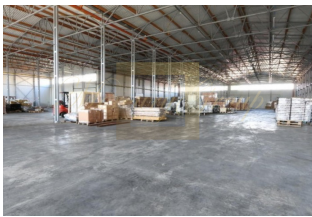

Total area 2958 square meters.

There are 8 gates.
All gates with autonomic system.
High ceilings- 8m
Autonomic gas heating.
All communications.
It is possible to use premises as store or production room (factory).

- -Low utilities bills. There are many large windows. By day you don't need to use lighting.
- -The premises located on closed territory, 24/7 video security system, security guard
- -Next to the premises are located offices, it is possible to rent office if you need.
- -5 minutes to the bus stop

Contacts:

Bogdana Farafontova
GSM: + 37125420529
(Viber, WhatsApp)
E-mail: bogdana@mgroup.lv