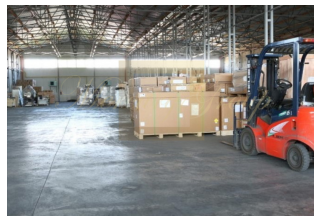

Total area 2958 square meters.

There are 8 gates.
All gates with autonomic system.
High ceilings- 8m
Autonomic gas heating.
All communications.
It is possible to use premises as store or production room (factory).

- -Low utilities bills. There are many large windows. By day you don't need to use lighting.
- -The premises located on closed territory, 24/7 video security system, security guard
- -Next to the premises are located offices, it is possible to rent office if you need.
- -5 minutes to the bus stop

Contacts:

Bogdana Farafontova
GSM: + 37125420529
(Viber, WhatsApp)
E-mail: bogdana@mgroup.lv