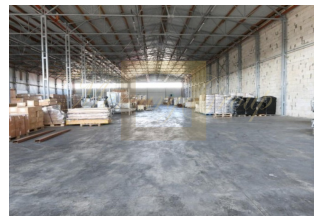

Total area 2958 square meters.

There are 8 gates.
All gates with autonomic system.
High ceilings- 8m
Autonomic gas heating.
All communications.
It is possible to use premises as store or production room (factory).

- -Low utilities bills. There are many large windows. By day you don't need to use lighting.
- -The premises located on closed territory, 24/7 video security system, security guard
- -Next to the premises are located offices, it is possible to rent office if you need.
- -5 minutes to the bus stop

Contacts:

Bogdana Farafontova
GSM: + 37125420529
(Viber, WhatsApp)
E-mail: bogdana@mgroup.lv